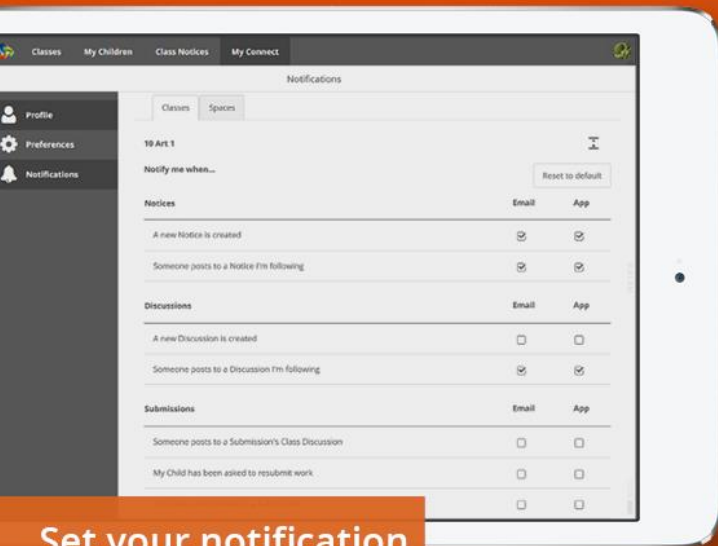

**Carramar.ps@  
education.wa.edu.au**

Use this symbol to switch between your children's profiles.

**CONNECT NOW**  
For Parents

The convenience of  
Connect in the palm  
of your hand

# CONNECT NOW

A free mobile app that displays all the latest activity from your children's classes.

- read notices, view class photos and discussions
- post a comment directly from your mobile device
- access attachments