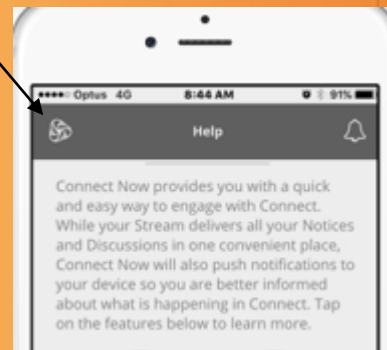

Login to  
**CONNECT NOW**

Enter P number and password

If you can't remember your login details please contact your school

Take a tour

Department of Education

Wherever You Are,  
**Connect Now**

If you would like to know more about Connect please contact your school

**Carramar.ps@  
education.wa.edu.au**

Use this symbol to switch between your children's profiles.

**CONNECT NOW**  
For Parents

The convenience of  
Connect in the palm  
of your hand

# CONNECT NOW

A free mobile app that displays all the latest activity from your children's classes.

- read notices, view class photos and discussions
- post a comment directly from your mobile device
- access attachments